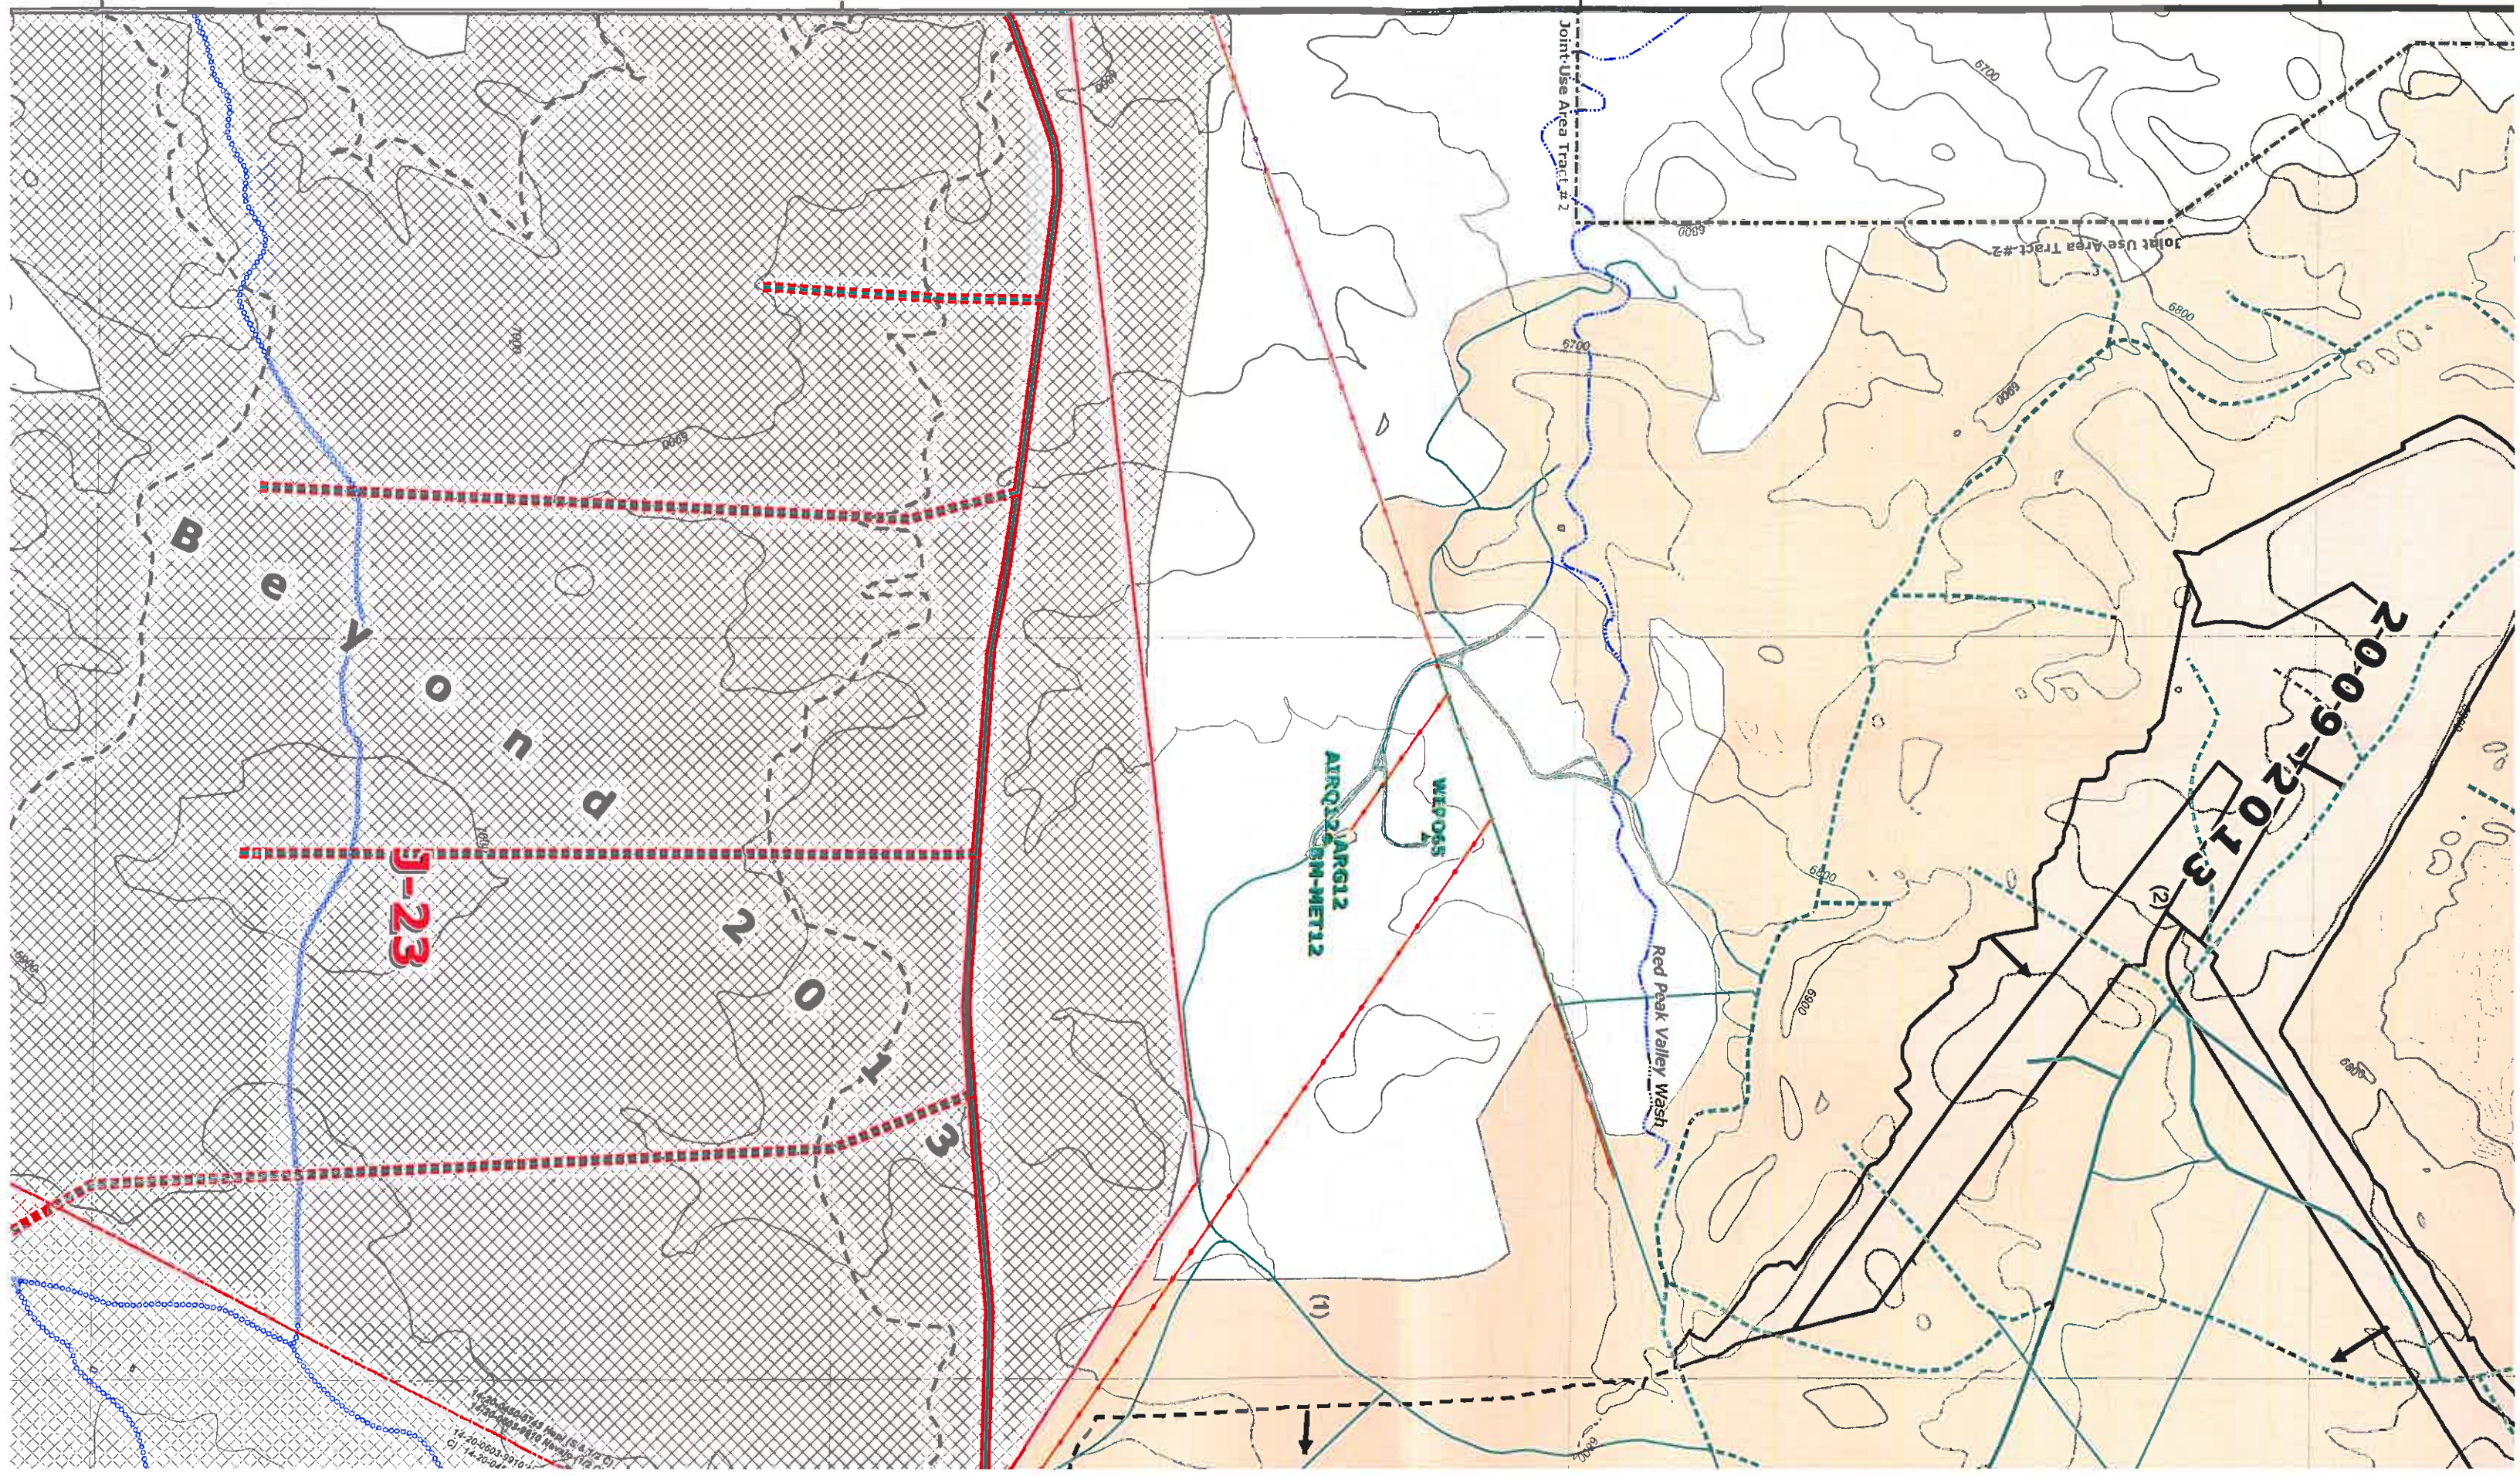

-50,000

-45,000

-40,000

-35,000

J-23

2009-2013

Red Peak Valley Wash

Joint Use Area Tract #2

Joint Use Area Tract #7

WEP005
AIRQ12
ARG12
RM-MET12

14-20-0003-2010-1
14-20-0003-2010-1
14-20-0003-2010-1
14-20-0003-2010-1