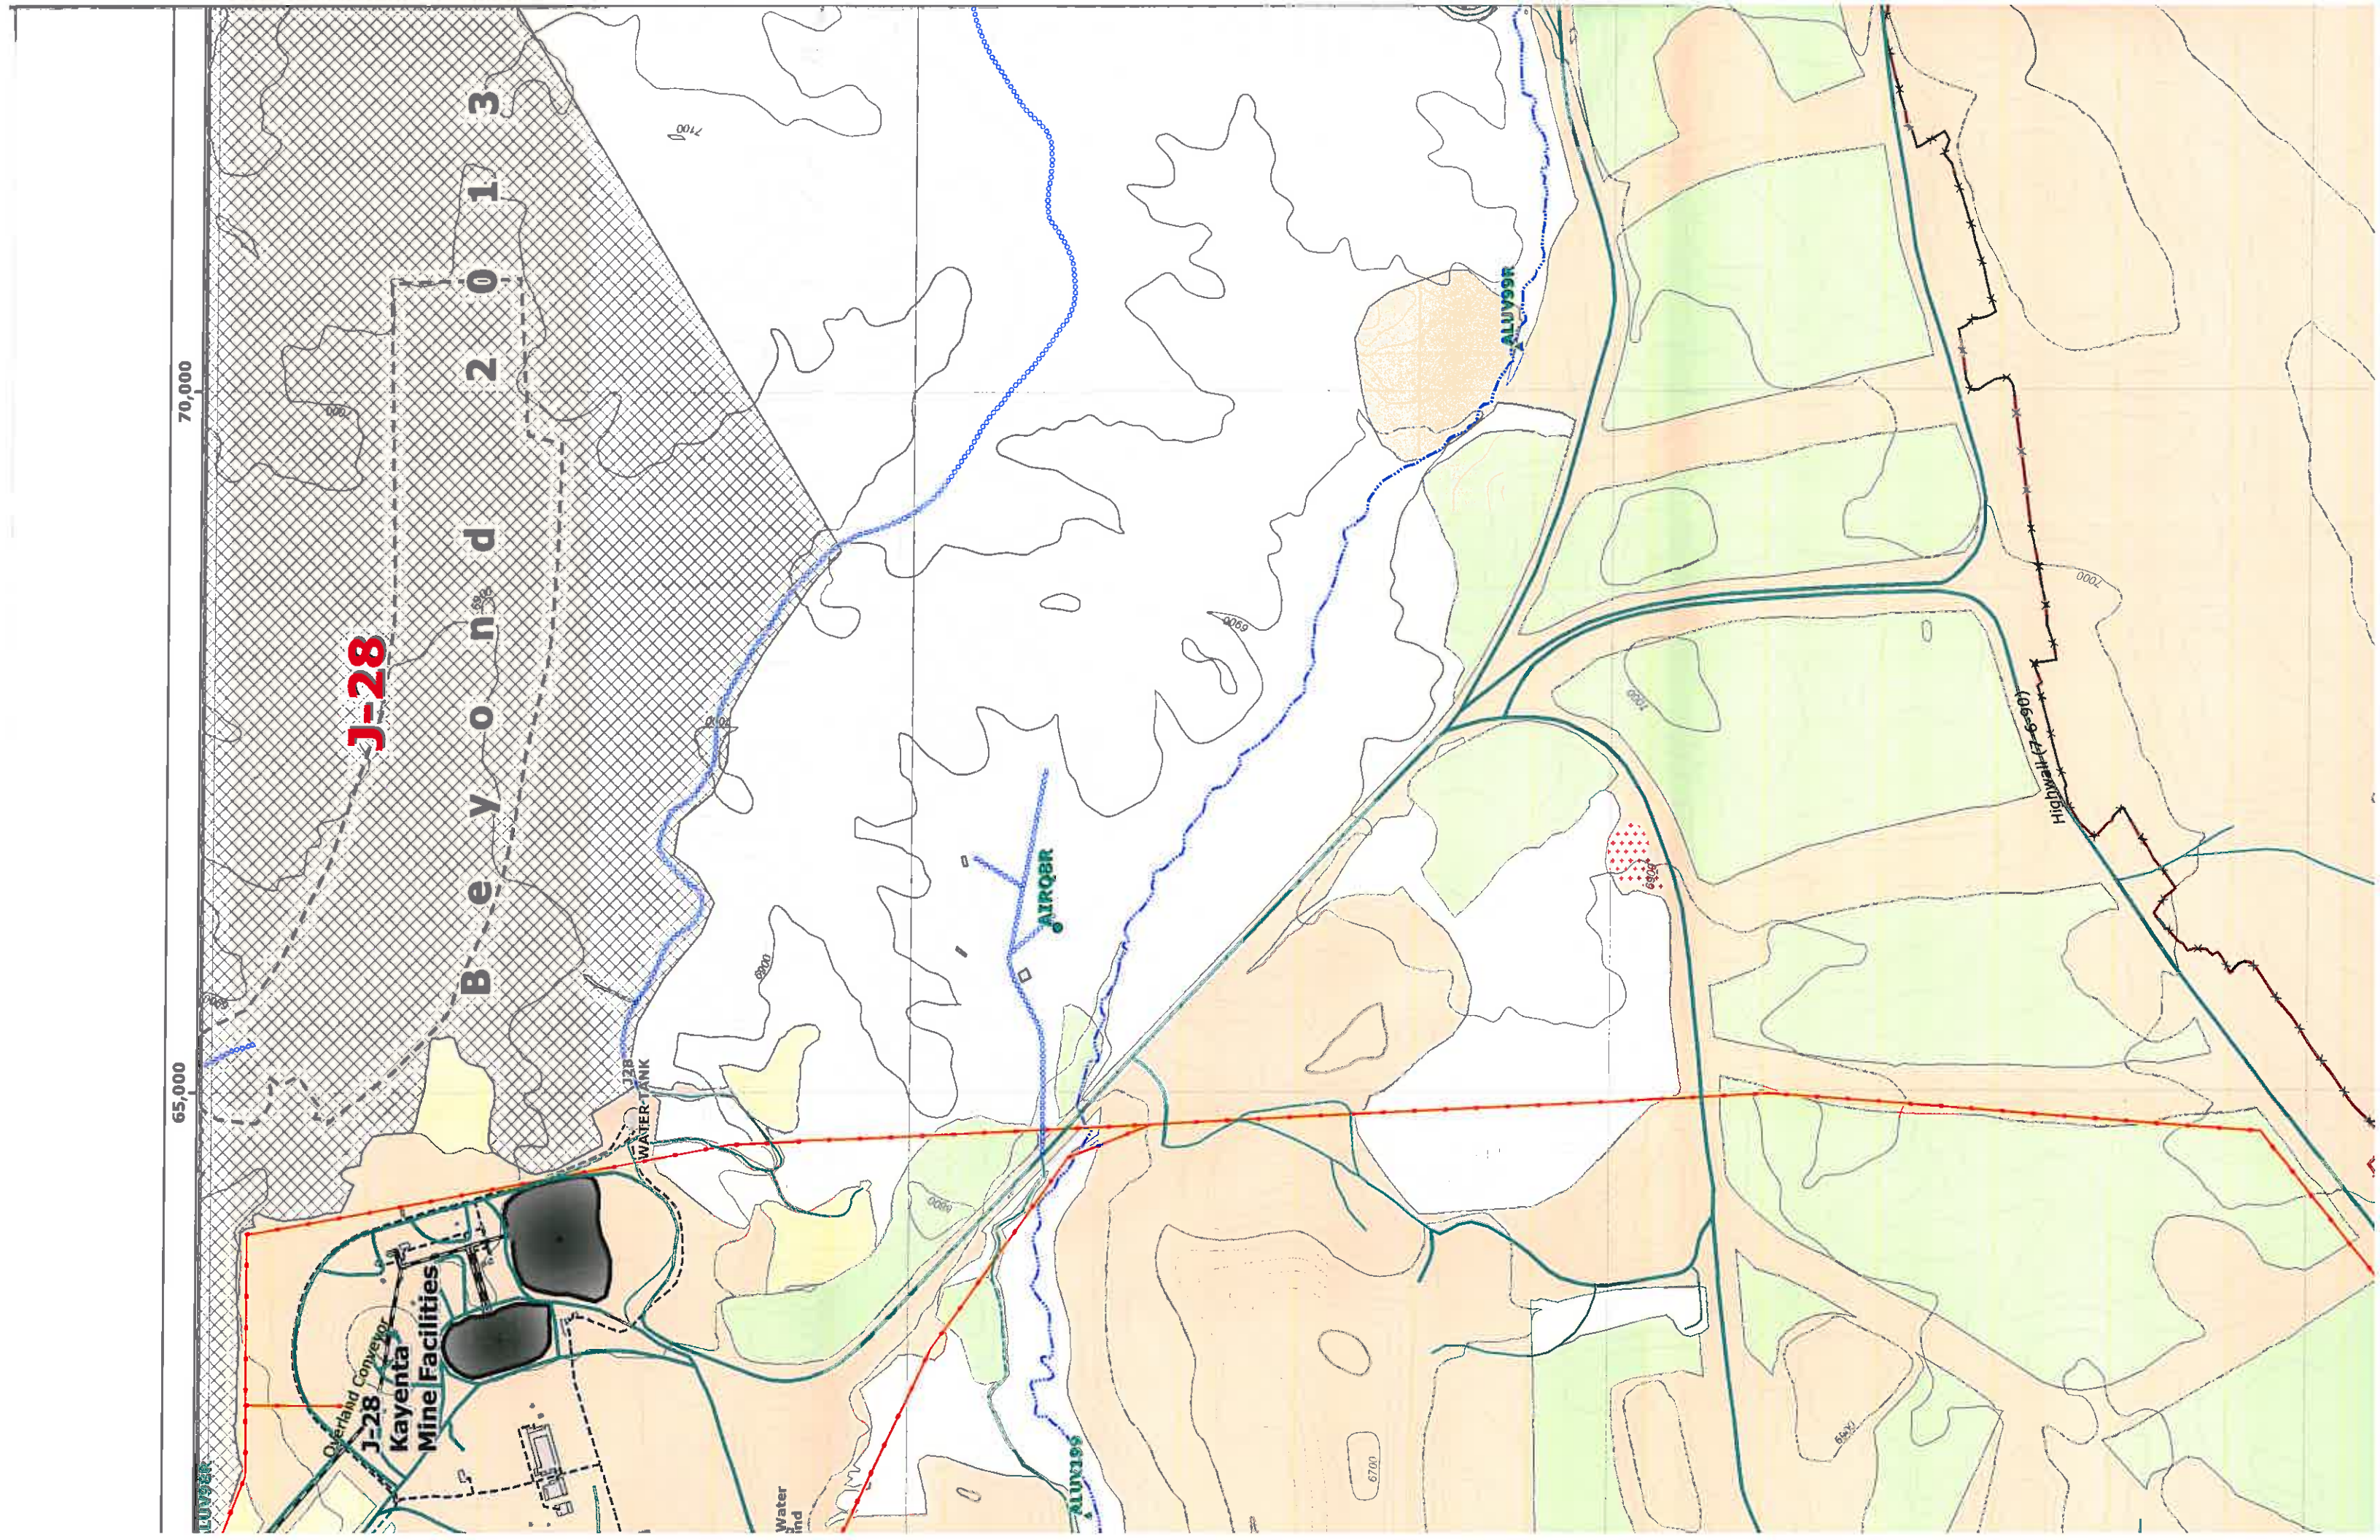

Legend Notes:

- (1) Defines Area in which Disturbance other than Dragline Overburden Removal may Occur.
- (2) Defines Area in which Dragline Overburden Removal is Restricted for the Purpose of Recovering Coal.

ALUUVSR

Highway (7-6-90)

6800

6700

6600

7000

7100

Water
and