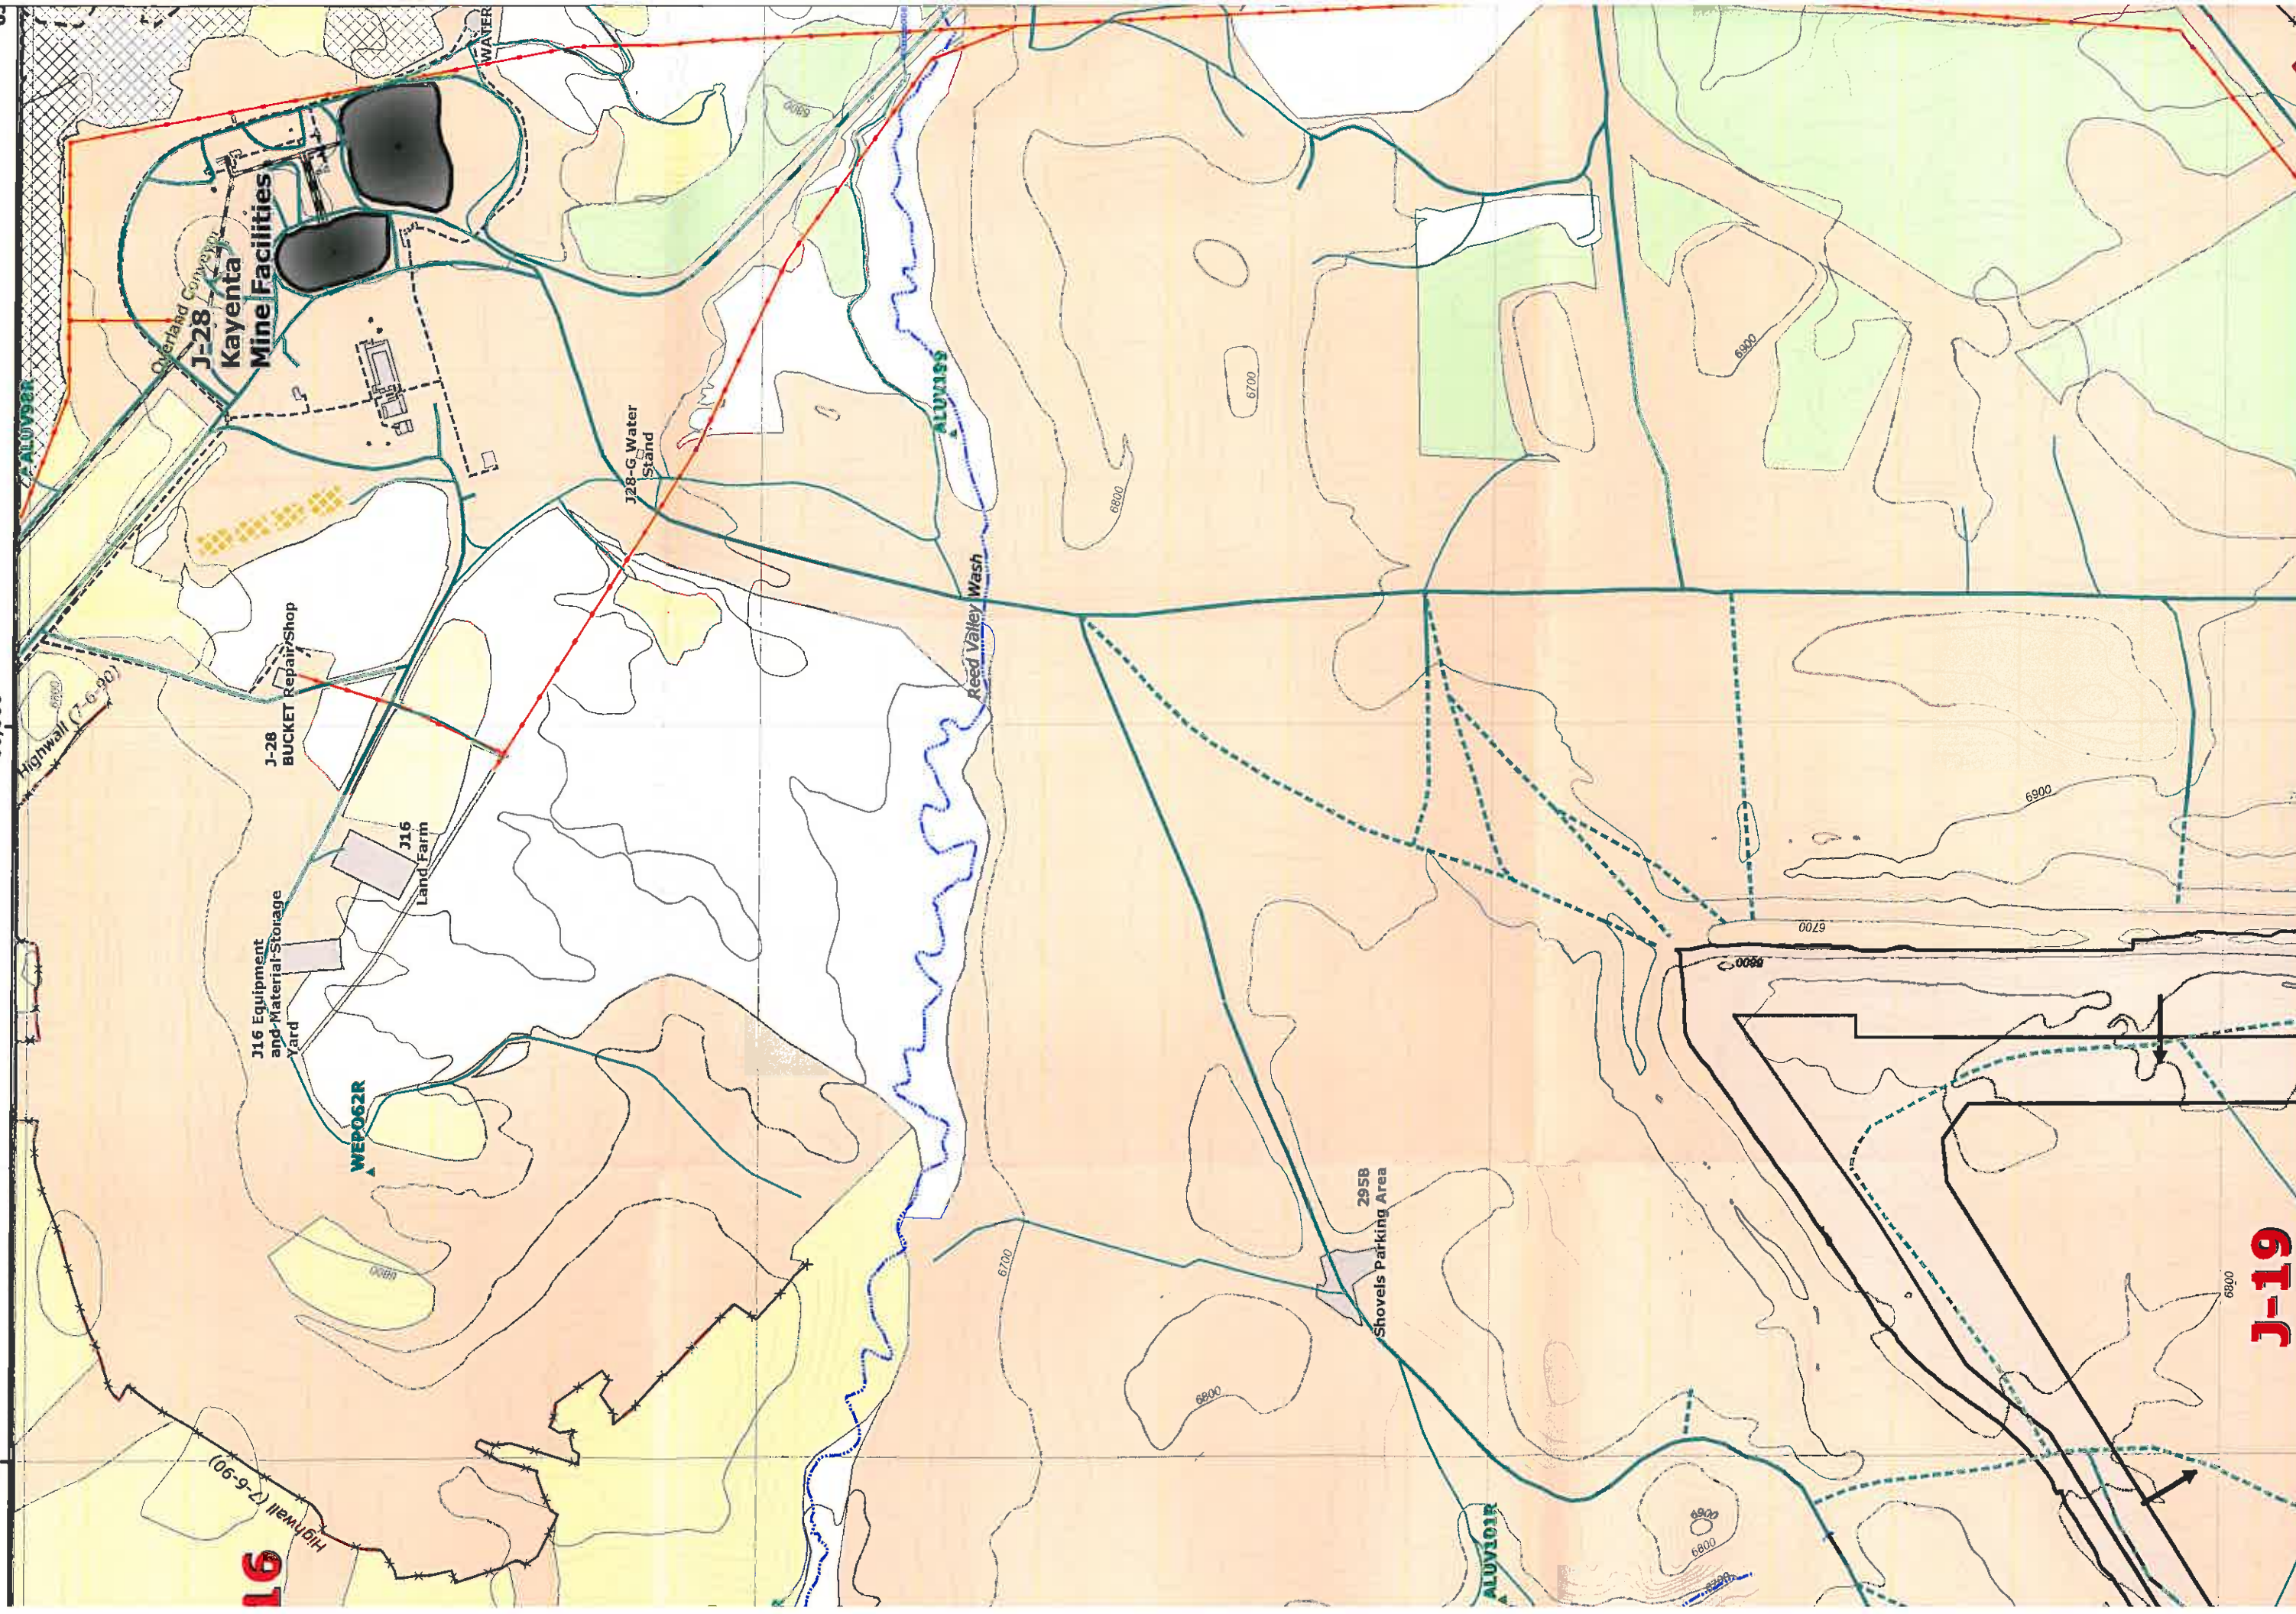

55,000

60,000

65

16
Highway (7-6-90)

J16 Equipment
and Material Storage
Yard

WEPO62R

J16
Land Farm

J-28
BUCKET Repair Shop

Overland
J-28
Kayenta
Mine Facilities

J28-G Water
Stand

Reed Valley Wash

295B
Shovels Parking Area

J-19