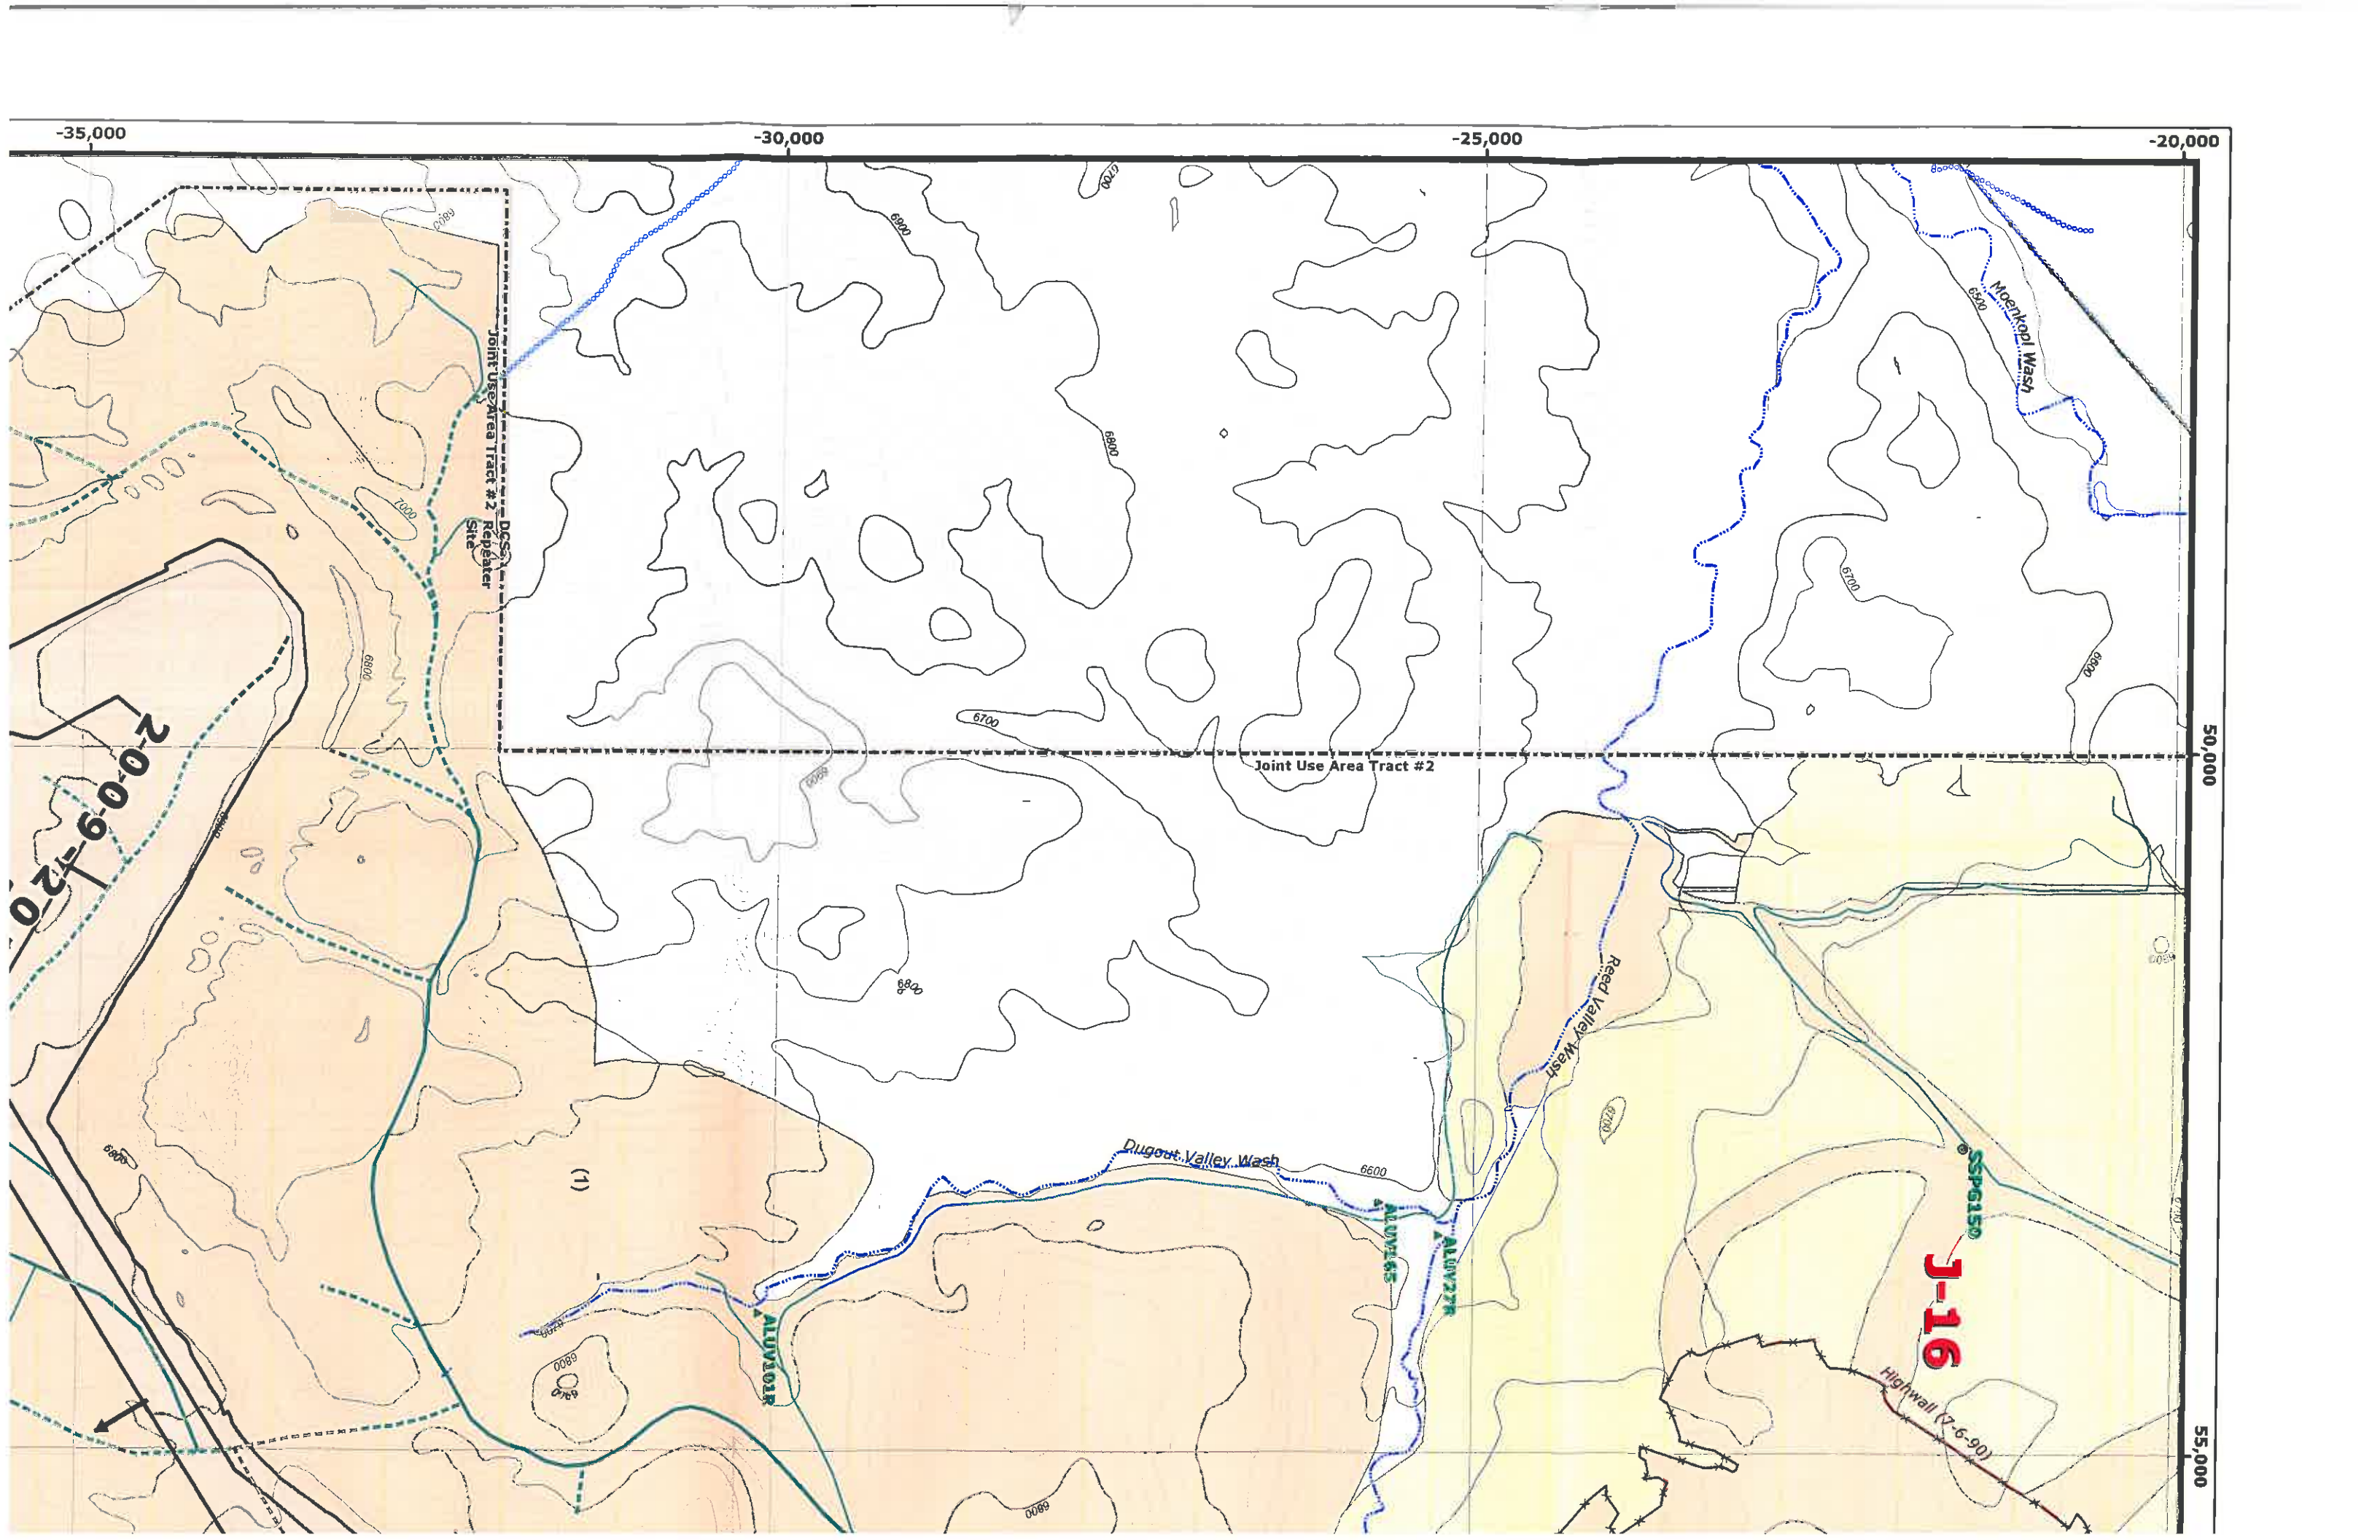

-35,000

-30,000

-25,000

-20,000

Joint Use Area Tract #2 Repeater Site

Joint Use Area Tract #2

Reed Valley Wash

Dugout Valley Wash

Moentkopl Wash

J-16

Highway (2-6-90)

2009-20

(1)

50,000

55,000