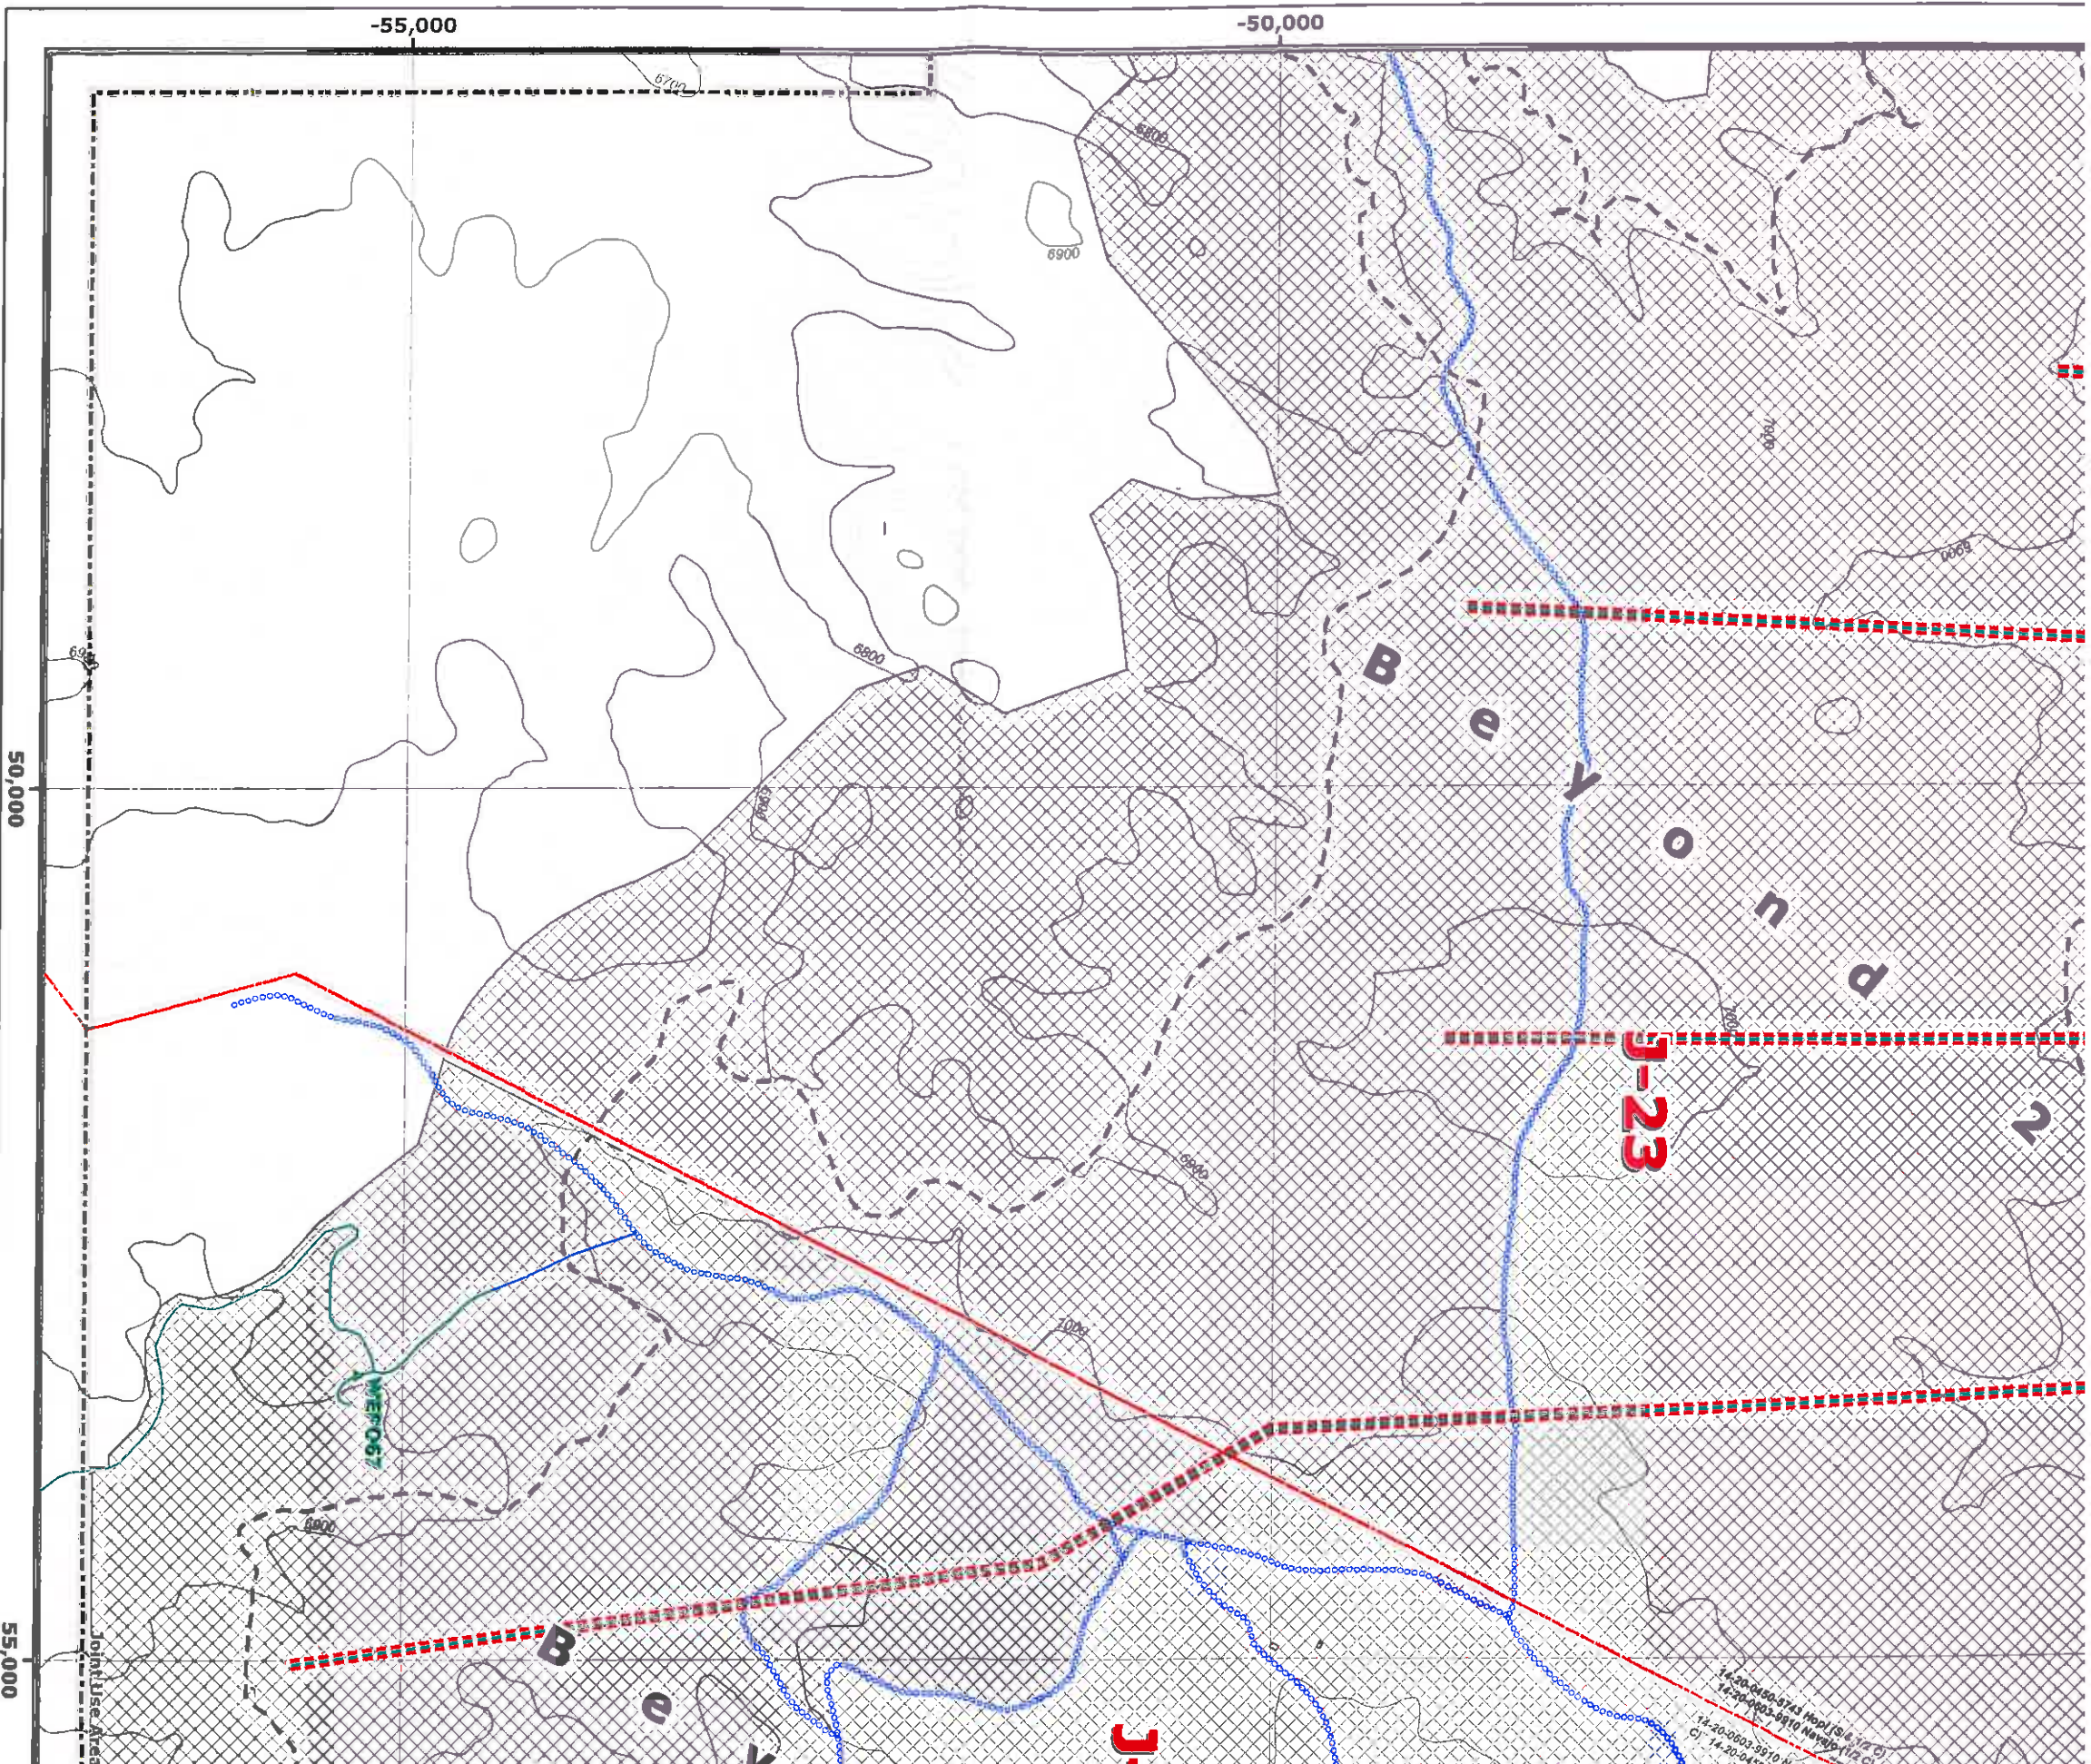

ENGINEER'S CERTIFICATION

James G. Schlenvogt
James G. Schlenvogt
Engineering Manager
Peabody Western Coal Company

Date JUN 27 2008

MAP REVISIONS

CHK'D	DATE	DESCRIPTION
JGS	02-25-2005	Permit Renewal
JGS	06-15-2005	N-9 Facilities Rev.
JGS	06-15-2005	N-09 & N-06 Facilities Rev.
JGS	12-15-2005	N-09 Sequence Rev.
JGS	01-20-2006	OSM Response
GW	04-12-2006	Roads and TCP Revisions
JGS	07-12-2006	Support Facility Revisions
JGS/GW	03-21-2007	Feature Revisions / Software Upgrade
JGS/GW	12-21-2007	Mine Wide Feature Update
JGS	04-25-2008	Airport Revisions
JGS	06-17-2008	OSM Response
JGS	06-27-2008	LOM Mine Plan Update